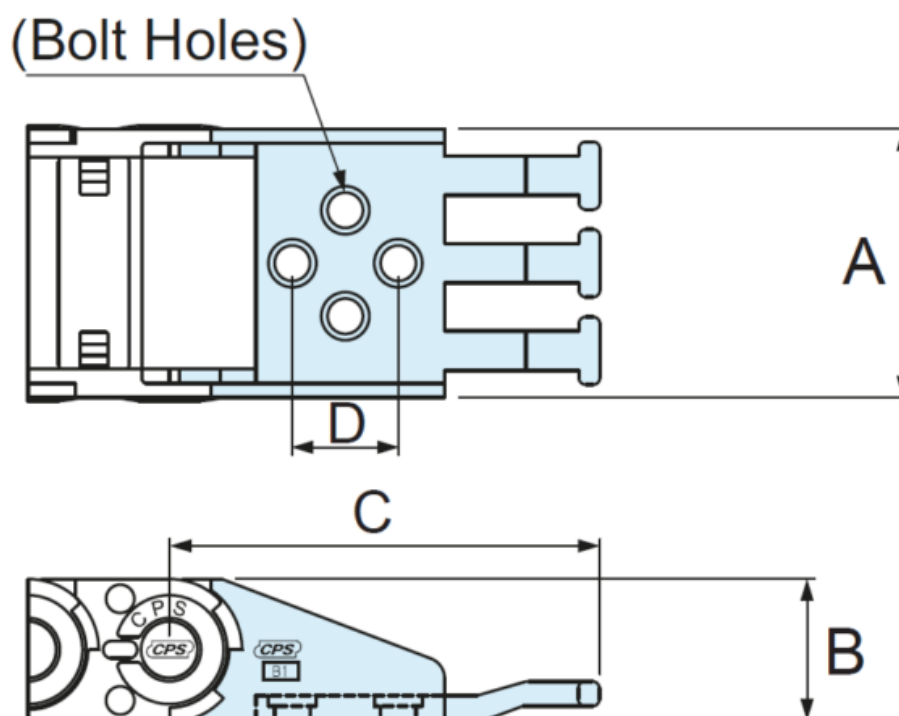

Data Sheet

Article number: 18TEB02040

Description: End piece Tie Wrap type, for CPS20.40 (2pcs./1set.)

Type: S-TEB020.40

Measures

A	= 48
B	= 20
C	= 61
D	= 15
Hole Size = M5	